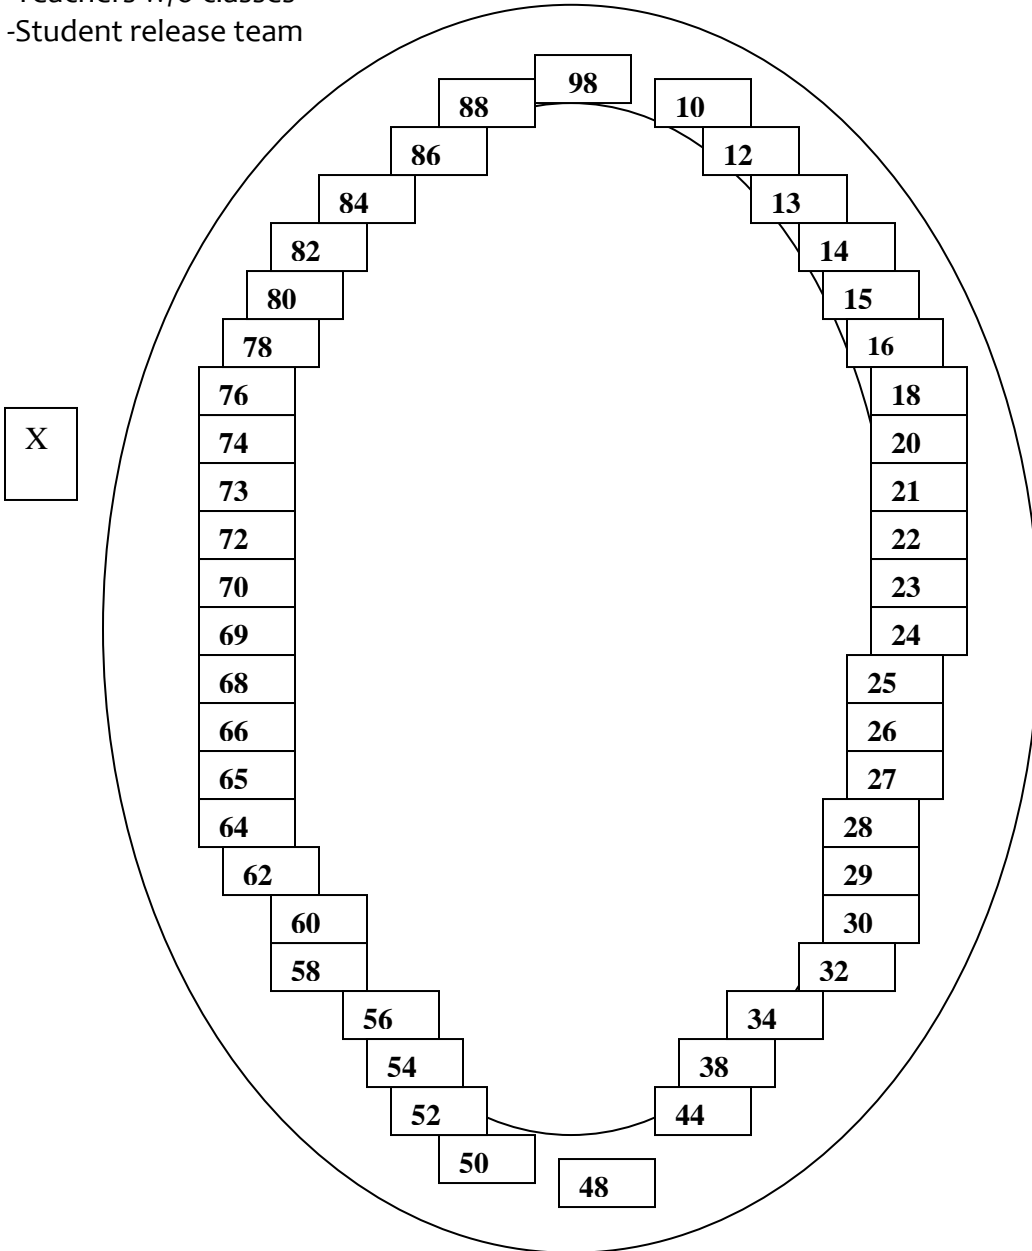

North

**Incident Command @ X**

- Incident Commander
- Non-Teaching staff w/o students
- Teachers w/o classes
- Student release team

**Evacuation Teacher Location Map for Turf Field (Teacher Numbers on Reverse)  
Assemble classes on the track facing in towards the field**