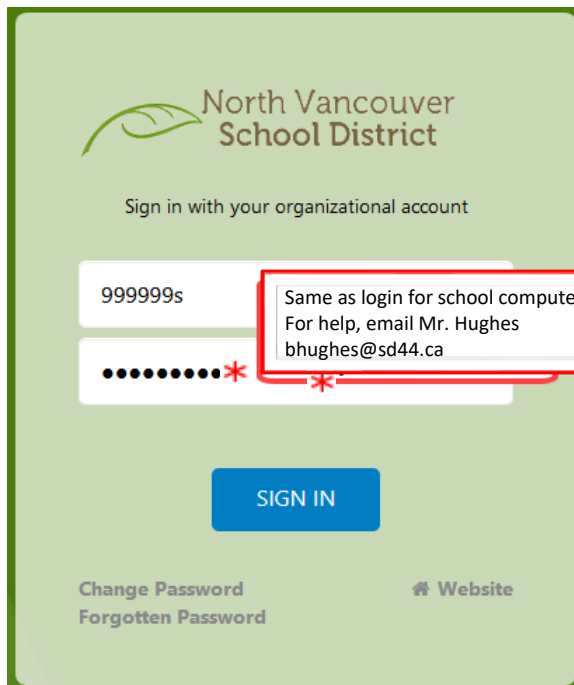

Guide for Students Access to Microsoft Teams

All North Vancouver School District Students have a SD44.ca email. This email address is secure, safe and connected to your Office 365 account and student "H" Drive.

1. Where is my email mailbox? What is my email address?

[Home](#) [Schools](#) [Programs & Services](#) [Board of Education](#) [District](#) [District Educational Plan](#) [More](#)