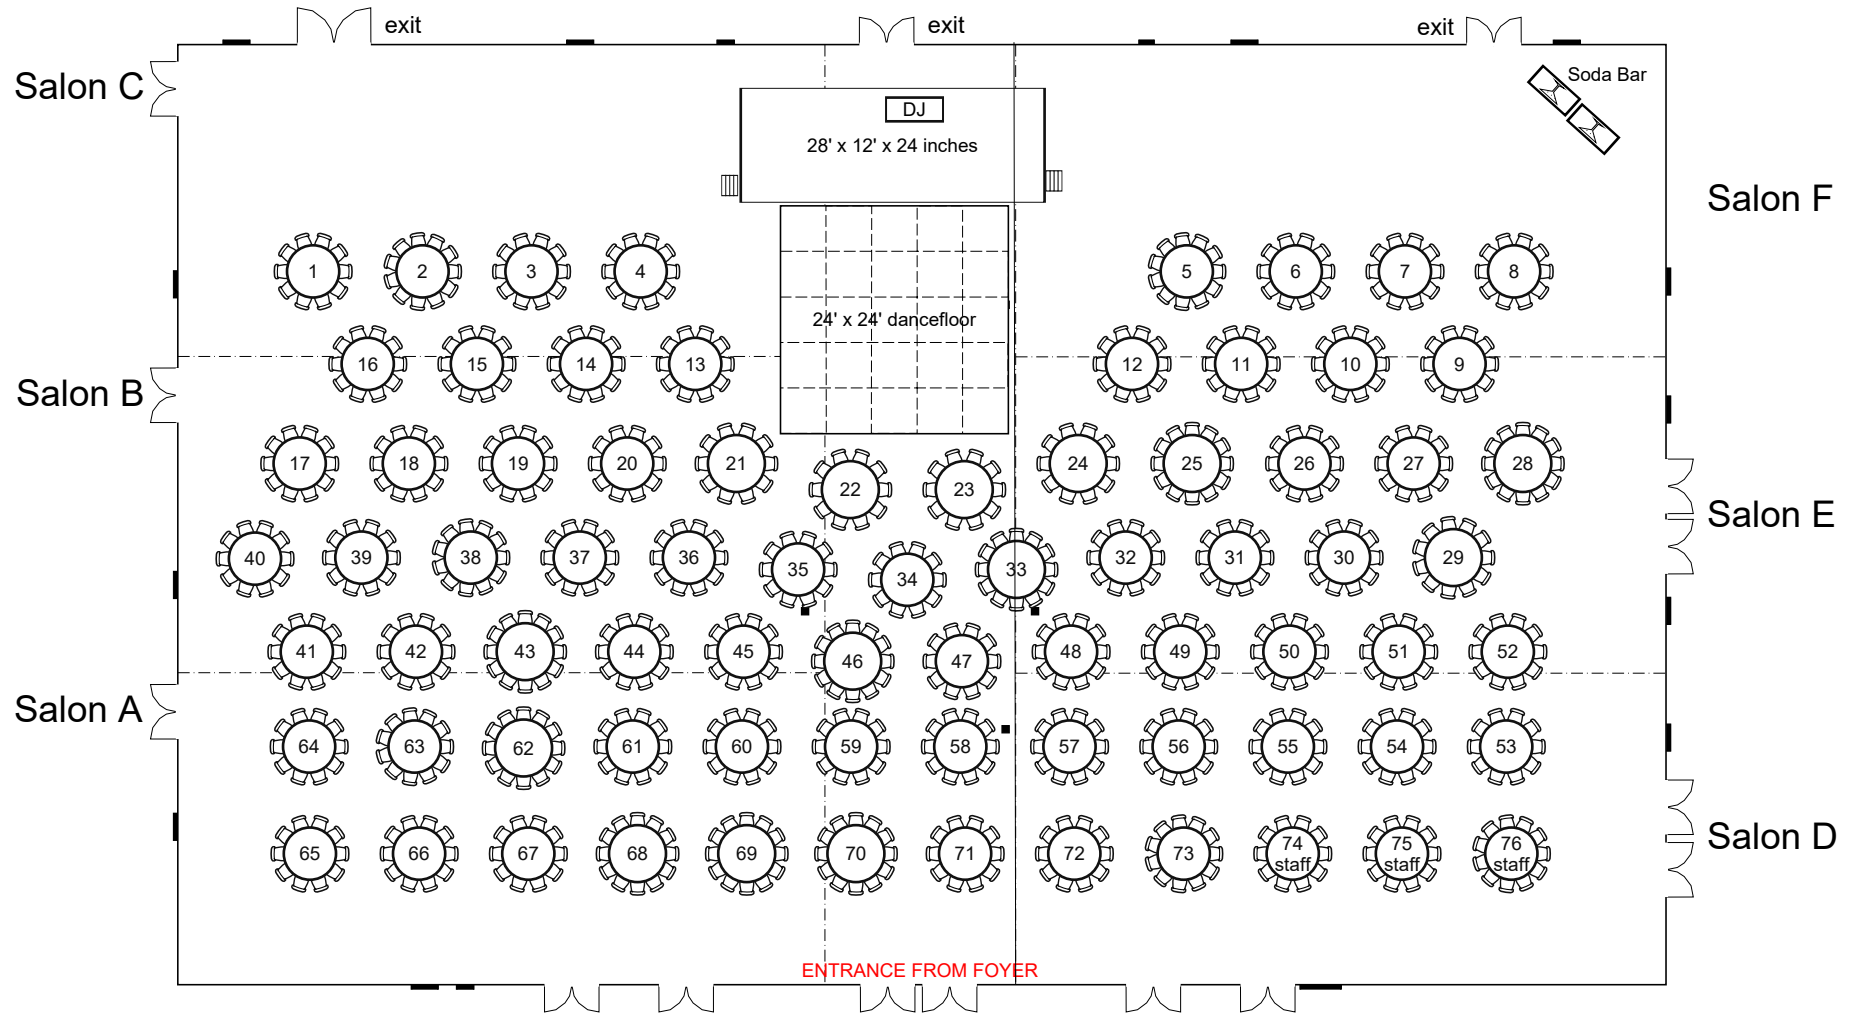

Handsworth Grad
76 x rounds
746 seats

Bayshore Grand Ballroom

ENTRANCE FROM FOYER

F&B, Dessert, Coffee station in Foyer