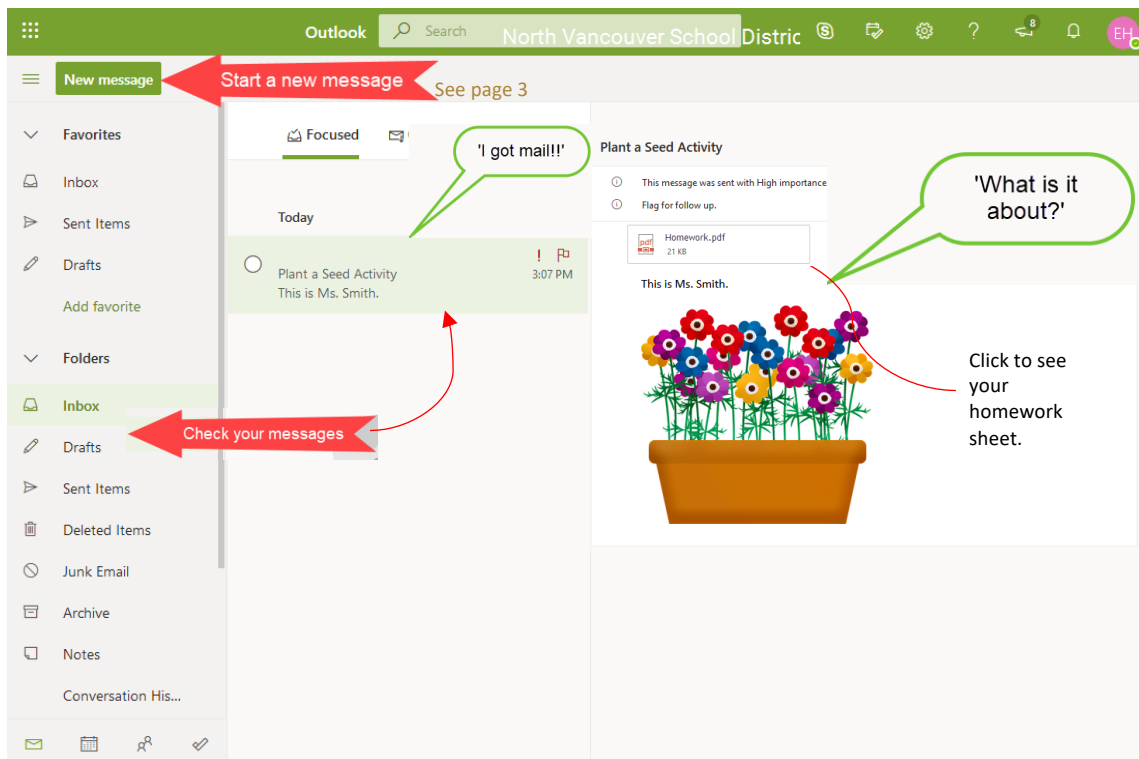

2. How do I use my email?