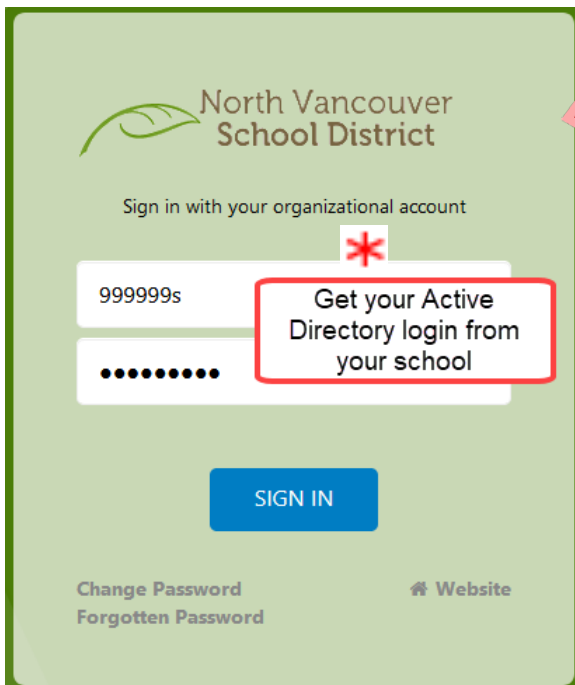

Guide for Students: Access to School District Email

All North Vancouver School District Students have a SD44.ca email. This email address is secure, safe and connected to your Office 365 account and student "H" Drive.

1. Where is my email mailbox? What is my email address?

'My email address is [*999999s@sd44.ca!](mailto:999999s@sd44.ca)

My Password is the **same** as the one I use to login at school.

* Your Active Directory Login and Password is the same as the one you use for the library computers.