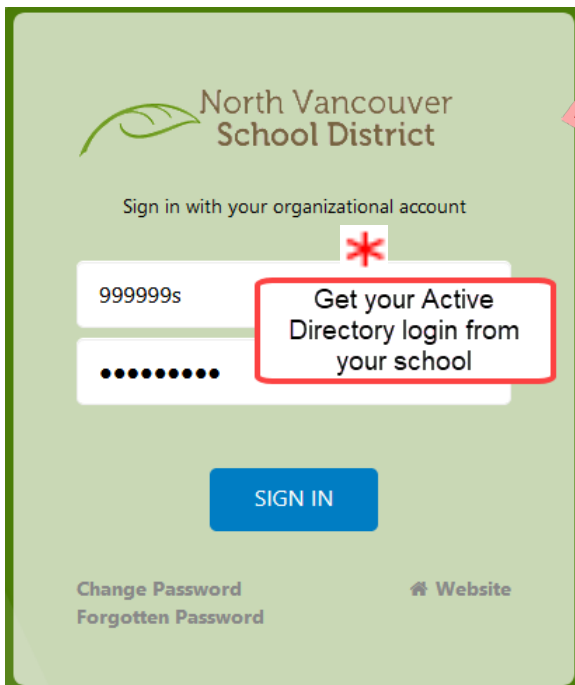

Guide for Students: Access to School District Email

All North Vancouver School District Students have a SD44.ca email. This email address is secure, safe and connected to your Office 365 account and student "H" Drive.

1. Where is my email mailbox? What is my email address?

* Your Active Directory Login and Password is the same as the one you use for the library computers.