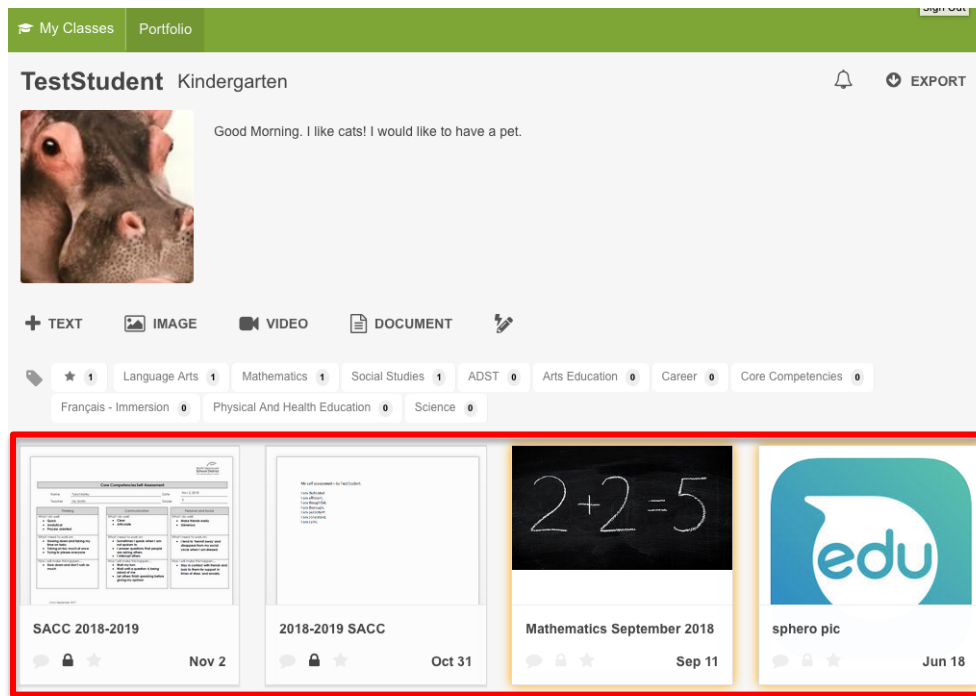

Parents – Viewing Your Child’s Self-Assessment of Core Competencies & Evidence of Learning (Portfolio)

1. In any web browser, go to www.sd44.ca

2. Click *Portal*.

3. Enter student login ID & password. Click *Sign In*.

4. Click *Portfolio*.

- Click on each box to view your child's work (Self-Assessment of Core Competencies, Evidence of Learning, etc.).

- To close, click your child's name in the upper right corner and choose *Sign Out* from the drop-down menu.