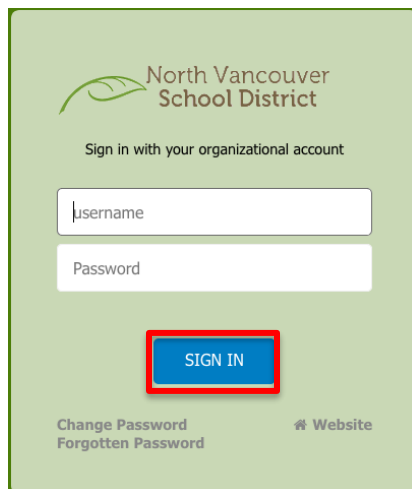

Parents – Viewing Your Child’s Self-Assessment of Core Competencies & Evidence of Learning (Portfolio)

1. In any web browser, go to www.sd44.ca

2. Click *Portal*.

3. Enter student login ID & password. Click *Sign In*.