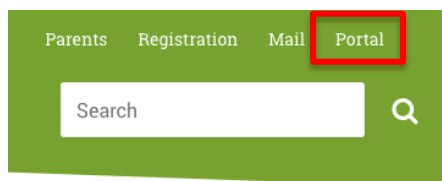

Parents – Viewing Your Child’s Self-Assessment of Core Competencies & Evidence of Learning (Portfolio)

1. In any web browser, go to www.sd44.ca

2. Click *Portal*.

3. Enter student login ID & password. Click *Sign In*.

4. Click *Portfolio*.

- Click on each box to view your child's work (Self-Assessment of Core Competencies, Evidence of Learning, etc.).

- To close, click your child's name in the upper right corner and choose *Sign Out* from the drop-down menu.