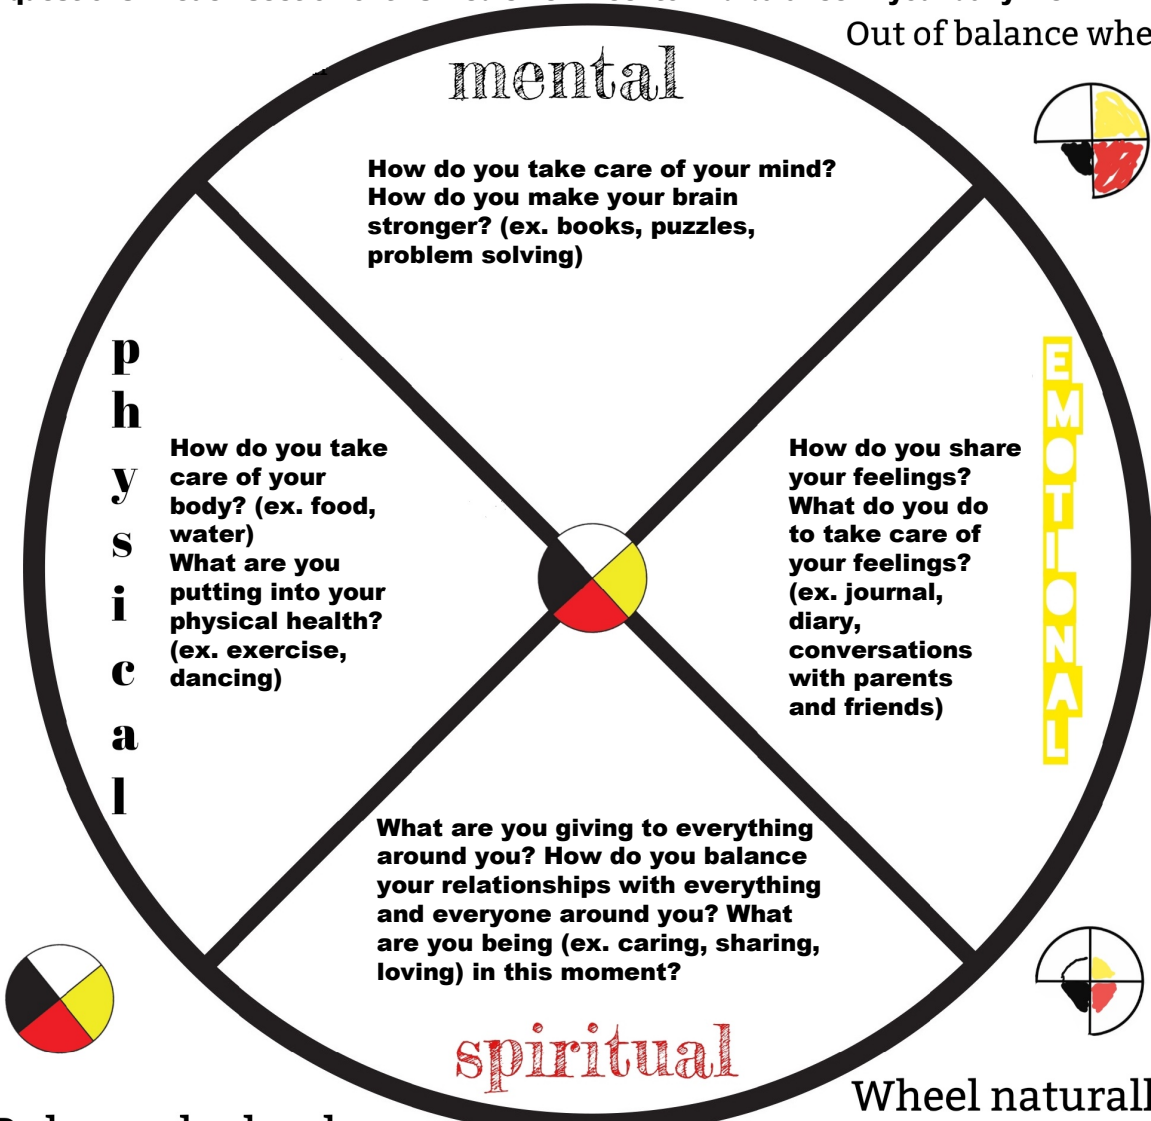

Medicine Wheel

The Medicine Wheel is a thousands of years old Indigenous teaching about balance. It represents the natural cycles of everything on Mother Earth. Ask yourself: if you were to shade in each part of the circle with your current practices, how much of each section would be shaded in? Would each section be shaded in equally - or would the circle be out of balance? Use the questions in each section of this Medicine Wheel to find balance in your daily life.

Out of balance wheel:

Balanced wheel:

Wheel naturally balances out:

Here is a link to a Youtube video that shares medicine wheel teachings in relation to these "staying at home and staying safe" times. The instruction has to do with "balancing our medicine wheel".
Title: @NVSD44 #NVSDIndigenous Medicine Wheel Exercise
Website : Website: <https://www.youtube.com/watch?v=xuYYT-Am21Q>

Things to share:

During these “staying home, staying safe” times, the Medicine Wheel will help to create a personal representation of self, family and the world around us that is in balance. Let’s share in the importance of taking care of and looking after all aspects of being a human being. usiyem = all my relations

Please fill in with things you do to keep balance:

The diagram is a large circle divided into four equal quadrants by a vertical and a horizontal line. Each quadrant is associated with a specific aspect of human well-being, represented by an icon and a text box: